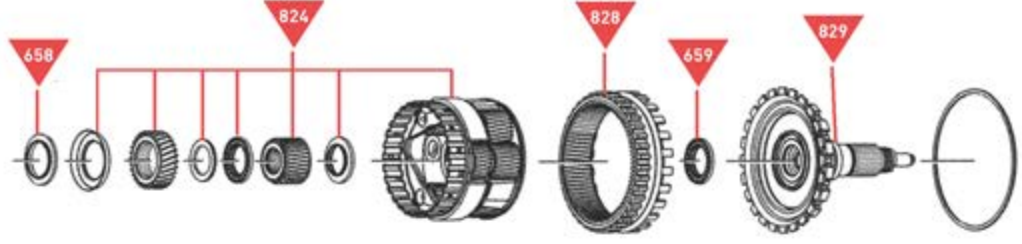

H**Rear Planetary Assembly****J**

Note: The Computer is only available as part of a complete Mechatronic unit

- EDS1 Yellow or Orange Cap
- EDS2 Blue or Orange Cap
- MV2 Black Cap E Versions Only
- EDS3 Yellow Cap
- EDS5 Blue Cap Pressure Control
- EDS4 Blue Cap
- MV1 Black Cap
- EDS6 Yellow Cap TCC Control
- MV3 Park Lock E Versions Only