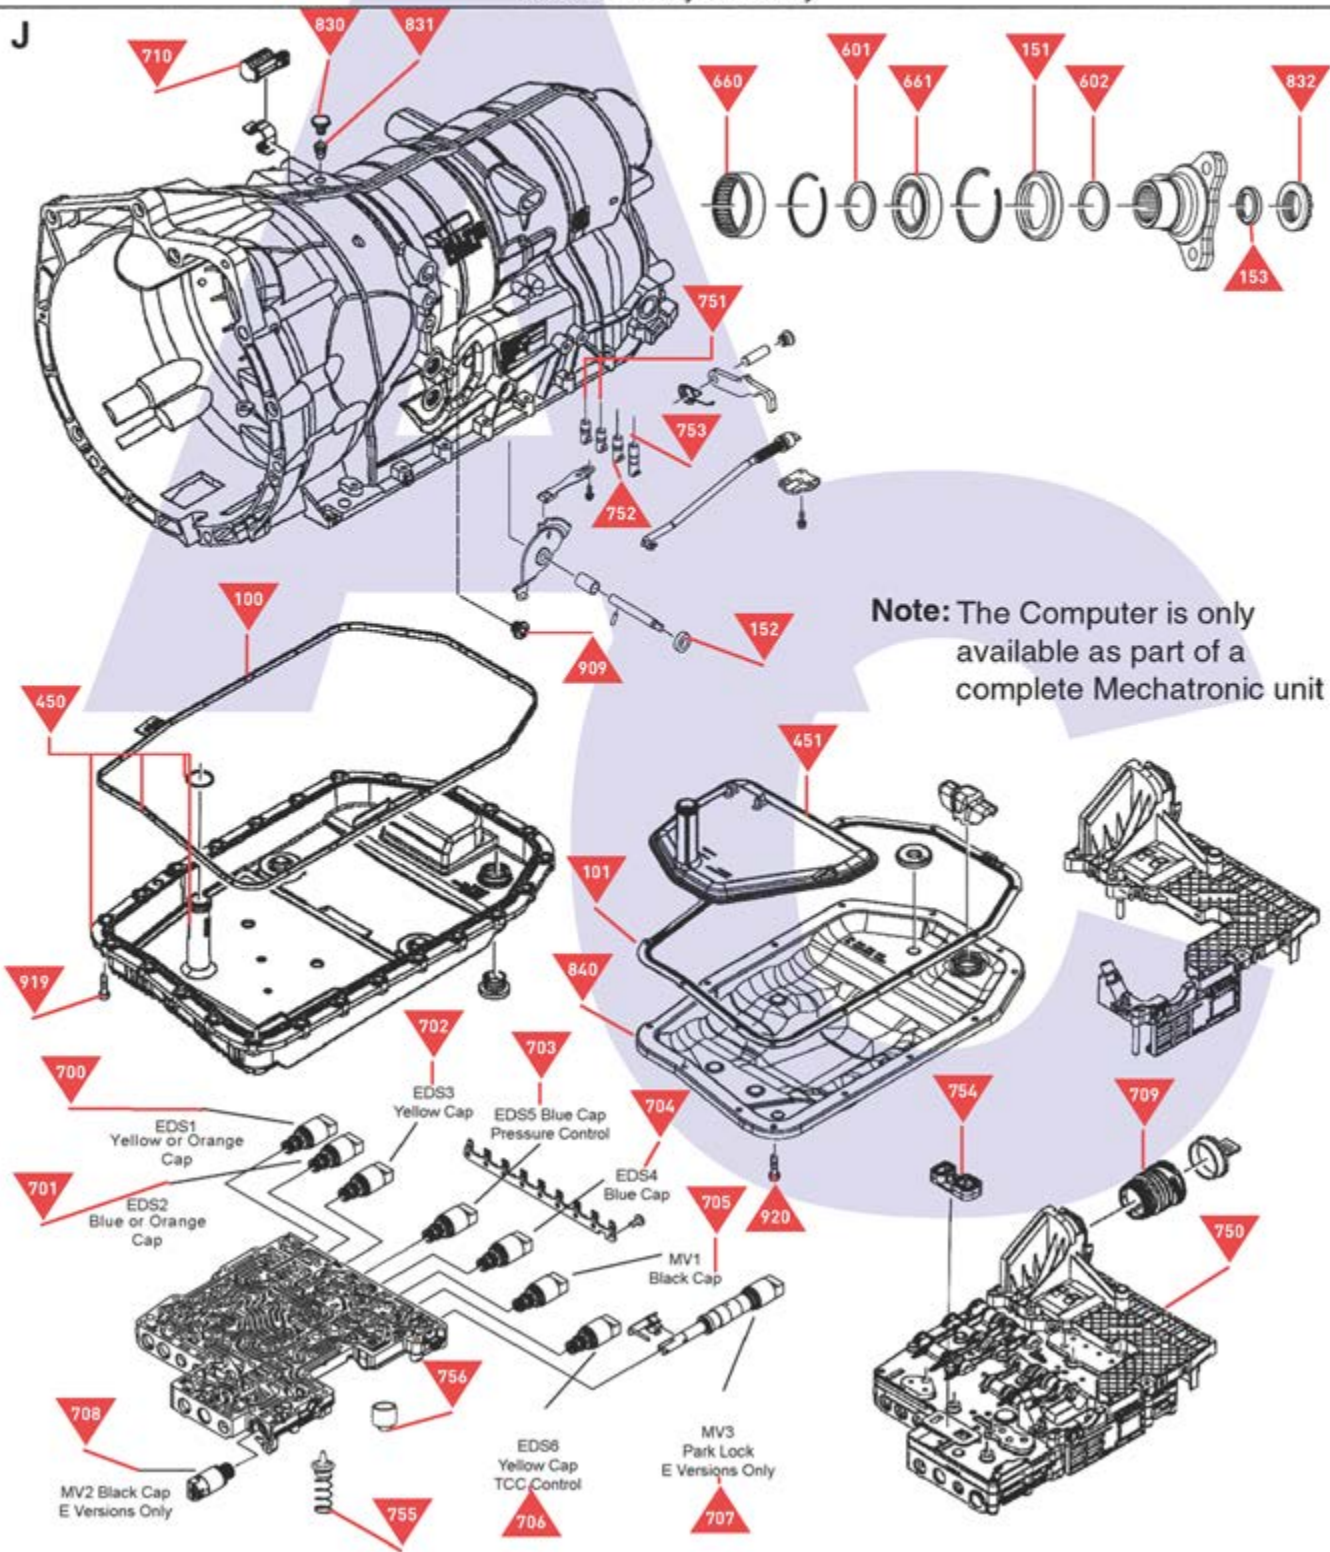

H**Rear Planetary Assembly****J**

Note: The Computer is only available as part of a complete Mechatronic unit

- EDS1 Yellow or Orange Cap
- EDS2 Blue or Orange Cap
- MV2 Black Cap E Versions Only
- EDS3 Yellow Cap
- EDS5 Blue Cap Pressure Control
- EDS4 Blue Cap
- MV1 Black Cap
- EDS6 Yellow Cap TCC Control
- MV3 Park Lock E Versions Only