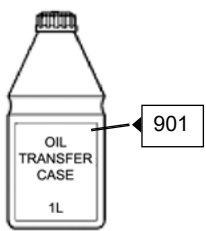

- * Bearing Kit YATC400.BK01
 - † Seal Kit YATC400.GSK01
 - ‡ Repair Kit YATC400.REP01
- KITS

ACE

Basic Overhaul Parts

REF	DESCRIPTION	QUANTITY	PART NO
500	BMW X3 (ATC400) DRIVE CHAIN - ROCKER JOINT (2003-2010)	1	YNVG124.CH01
901	OIL SHELL TF 0870 TRANSFER BOX (1 Ltr.)	AR	OIL.75
KITS	ATC400 BMW X3 BEARING KIT	1	YATC400.BK01
KITS	ATC400/500/700 SEALING KIT X3/X5/X6	1	YATC400.GSK01
KITS	ATC400 REPAIR KIT BMW X3 (E83) 03-11	1	YATC400.REP01