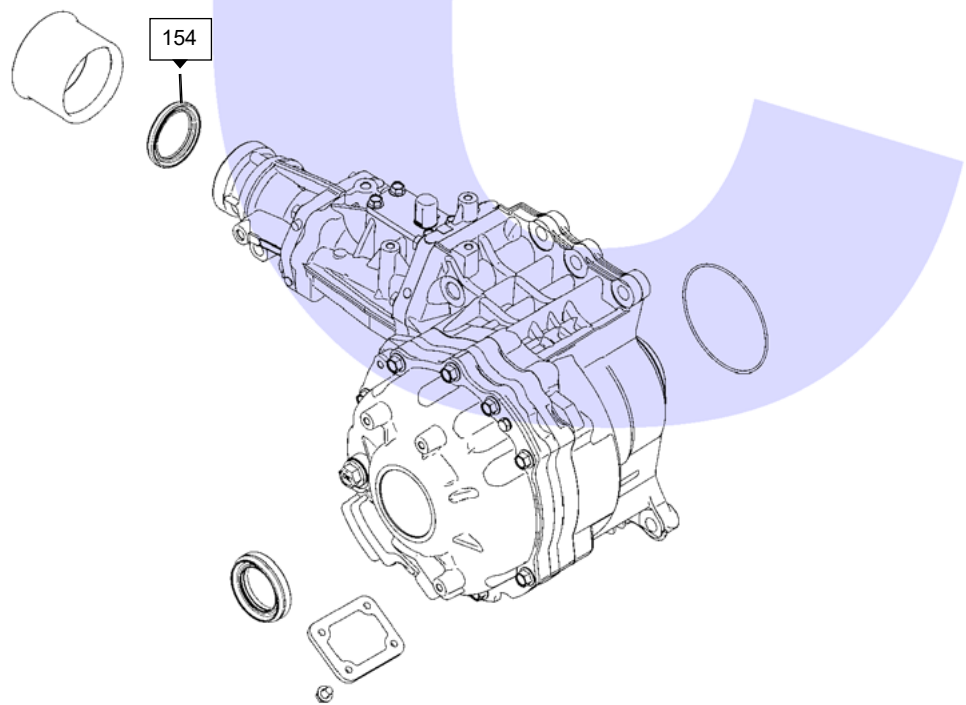

**A**

**B**

**ACE**

## Basic Overhaul Parts

REF	DESCRIPTION	QUANTITY	PART NO
	MPS6/6DCT450 CLUTCH FRICTION KIT	1	MPS6.FRK01
	MPS6/6DCT450 SOLENOID KIT	1	MPS6.SOL10
	MPS6/6DCT450 SOLENOID KIT	1	MPS6.SOL11
	MPS6/6DCT450 STEEL PLATE KIT	1	MPS6.STK51
	MPS6/6DCT450 STEEL PLATE KIT	1	MPS6.STK61
	SPS6/DTC470/W6DGA OHK W/PISTONS + COVER (MITSUBISHI ONLY, INCLUDES COVER 48x282x27)	1	SPS6.OHK51
	SPS6/DCT470/W6DGA OHK W/O PISTONS + COVER (MITSUBISHI ONLY)	1	SPS6.OHK52
	SPS6/6DCT470/W6DGA 6-SPEED PISTON KIT (4PCS/KIT) 2008-Up	1	SPS6.PISKIT11
	SPS6/6DCT470 PISTON KIT (INCLUDES COVER 48x282x27)	1	SPS6.PISKIT51
450	SPS6/DCT450/DCT470/W6DGA FILTER FORD/VOLVO/MITSUBISHI 09-	1	SPS6.FIL01
451	MPS6/6DCT450 EXTERNAL FILTER	1	MPS6.FIL04
750	6DCT470 MITSUBISHI/PSA MECHATRONIK REBUILD W. NEW SOLENOIDS - R&R ONLY	1	MPS6.VB52
750	SPS6/DCT470 MECHATRONIC (OUTLANDER 2.2	1	SPS6.VB01
750	SPS6/DCT470 MECHATRONIC PSA - CHECK VIN	1	SPS6.VB02
800	SPS6/6DCT470 MOULDED CLUTCH COVER (OEM) (75x286.7x42mm)	1	SPS6.COV01
800	SPS6/6DCT470 MOULDED CLUTCH COVER (48x282x27)	1	SPS6.COV03
800	SPS6/6DCT470 MOULDED CLUTCH COVER (48x282x27) - AM	1	SPS6.COV53
801	SPS6/DCT470 DOUBLE CLUTCH (OUTLANDER 2.2 DIESEL)-VIN NEEDED	1	SPS6.DRU01
801	SPS6/DCT470 DOUBLE CLUTCH (LANCER EVO X) - VIN NEEDED	1	SPS6.DRU02
810	SPS6/6DCT470 VALVE BODY COVER	1	SPS6.COV02